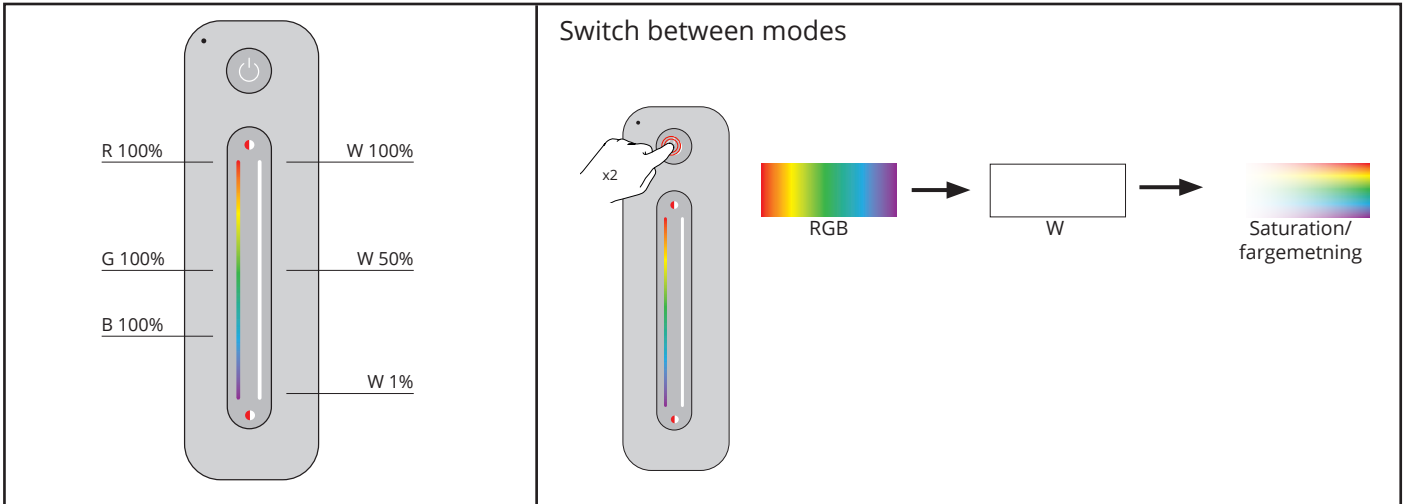

Remote Control RF RGBW

Operating frequency: 2400-2483,5MHz, maximum radio frequency output power <10dbm

NORWAY
SG Armaturen AS

Skytterheia 25
N-4790 Lillesand

Tel: +47 37 50 03 00
firmapost@sg-as.no
www.sg-as.no