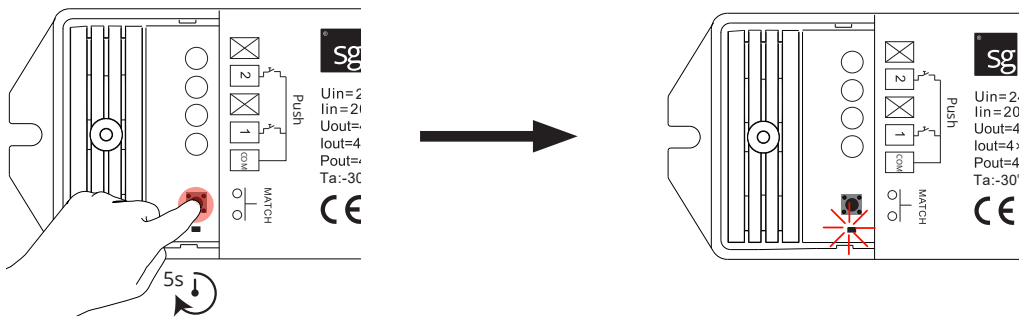

Delete

CR2032