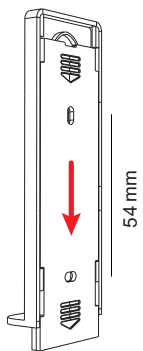

Match with SG RGBW Controller

Delete

CR2032