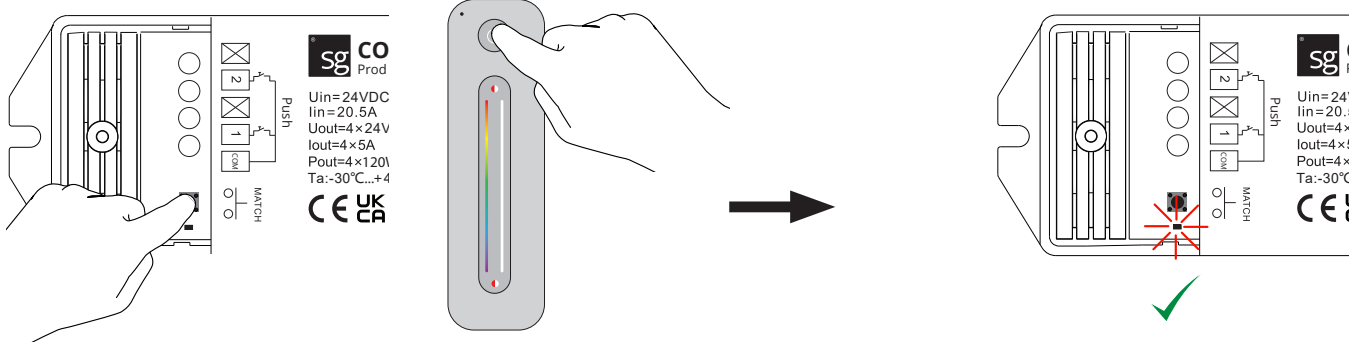

Match with SG RGBW Controller