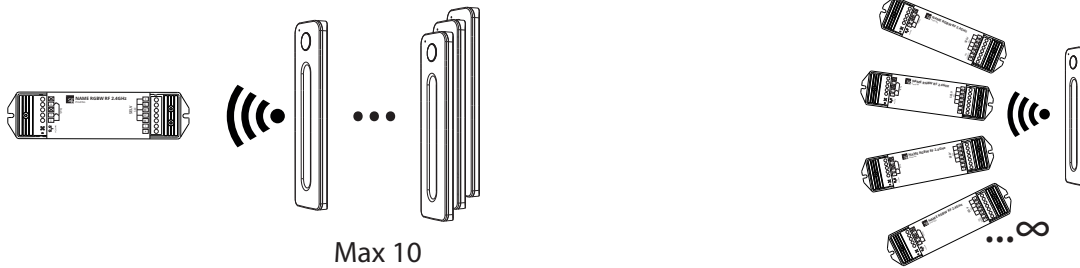

Delete

CR2032